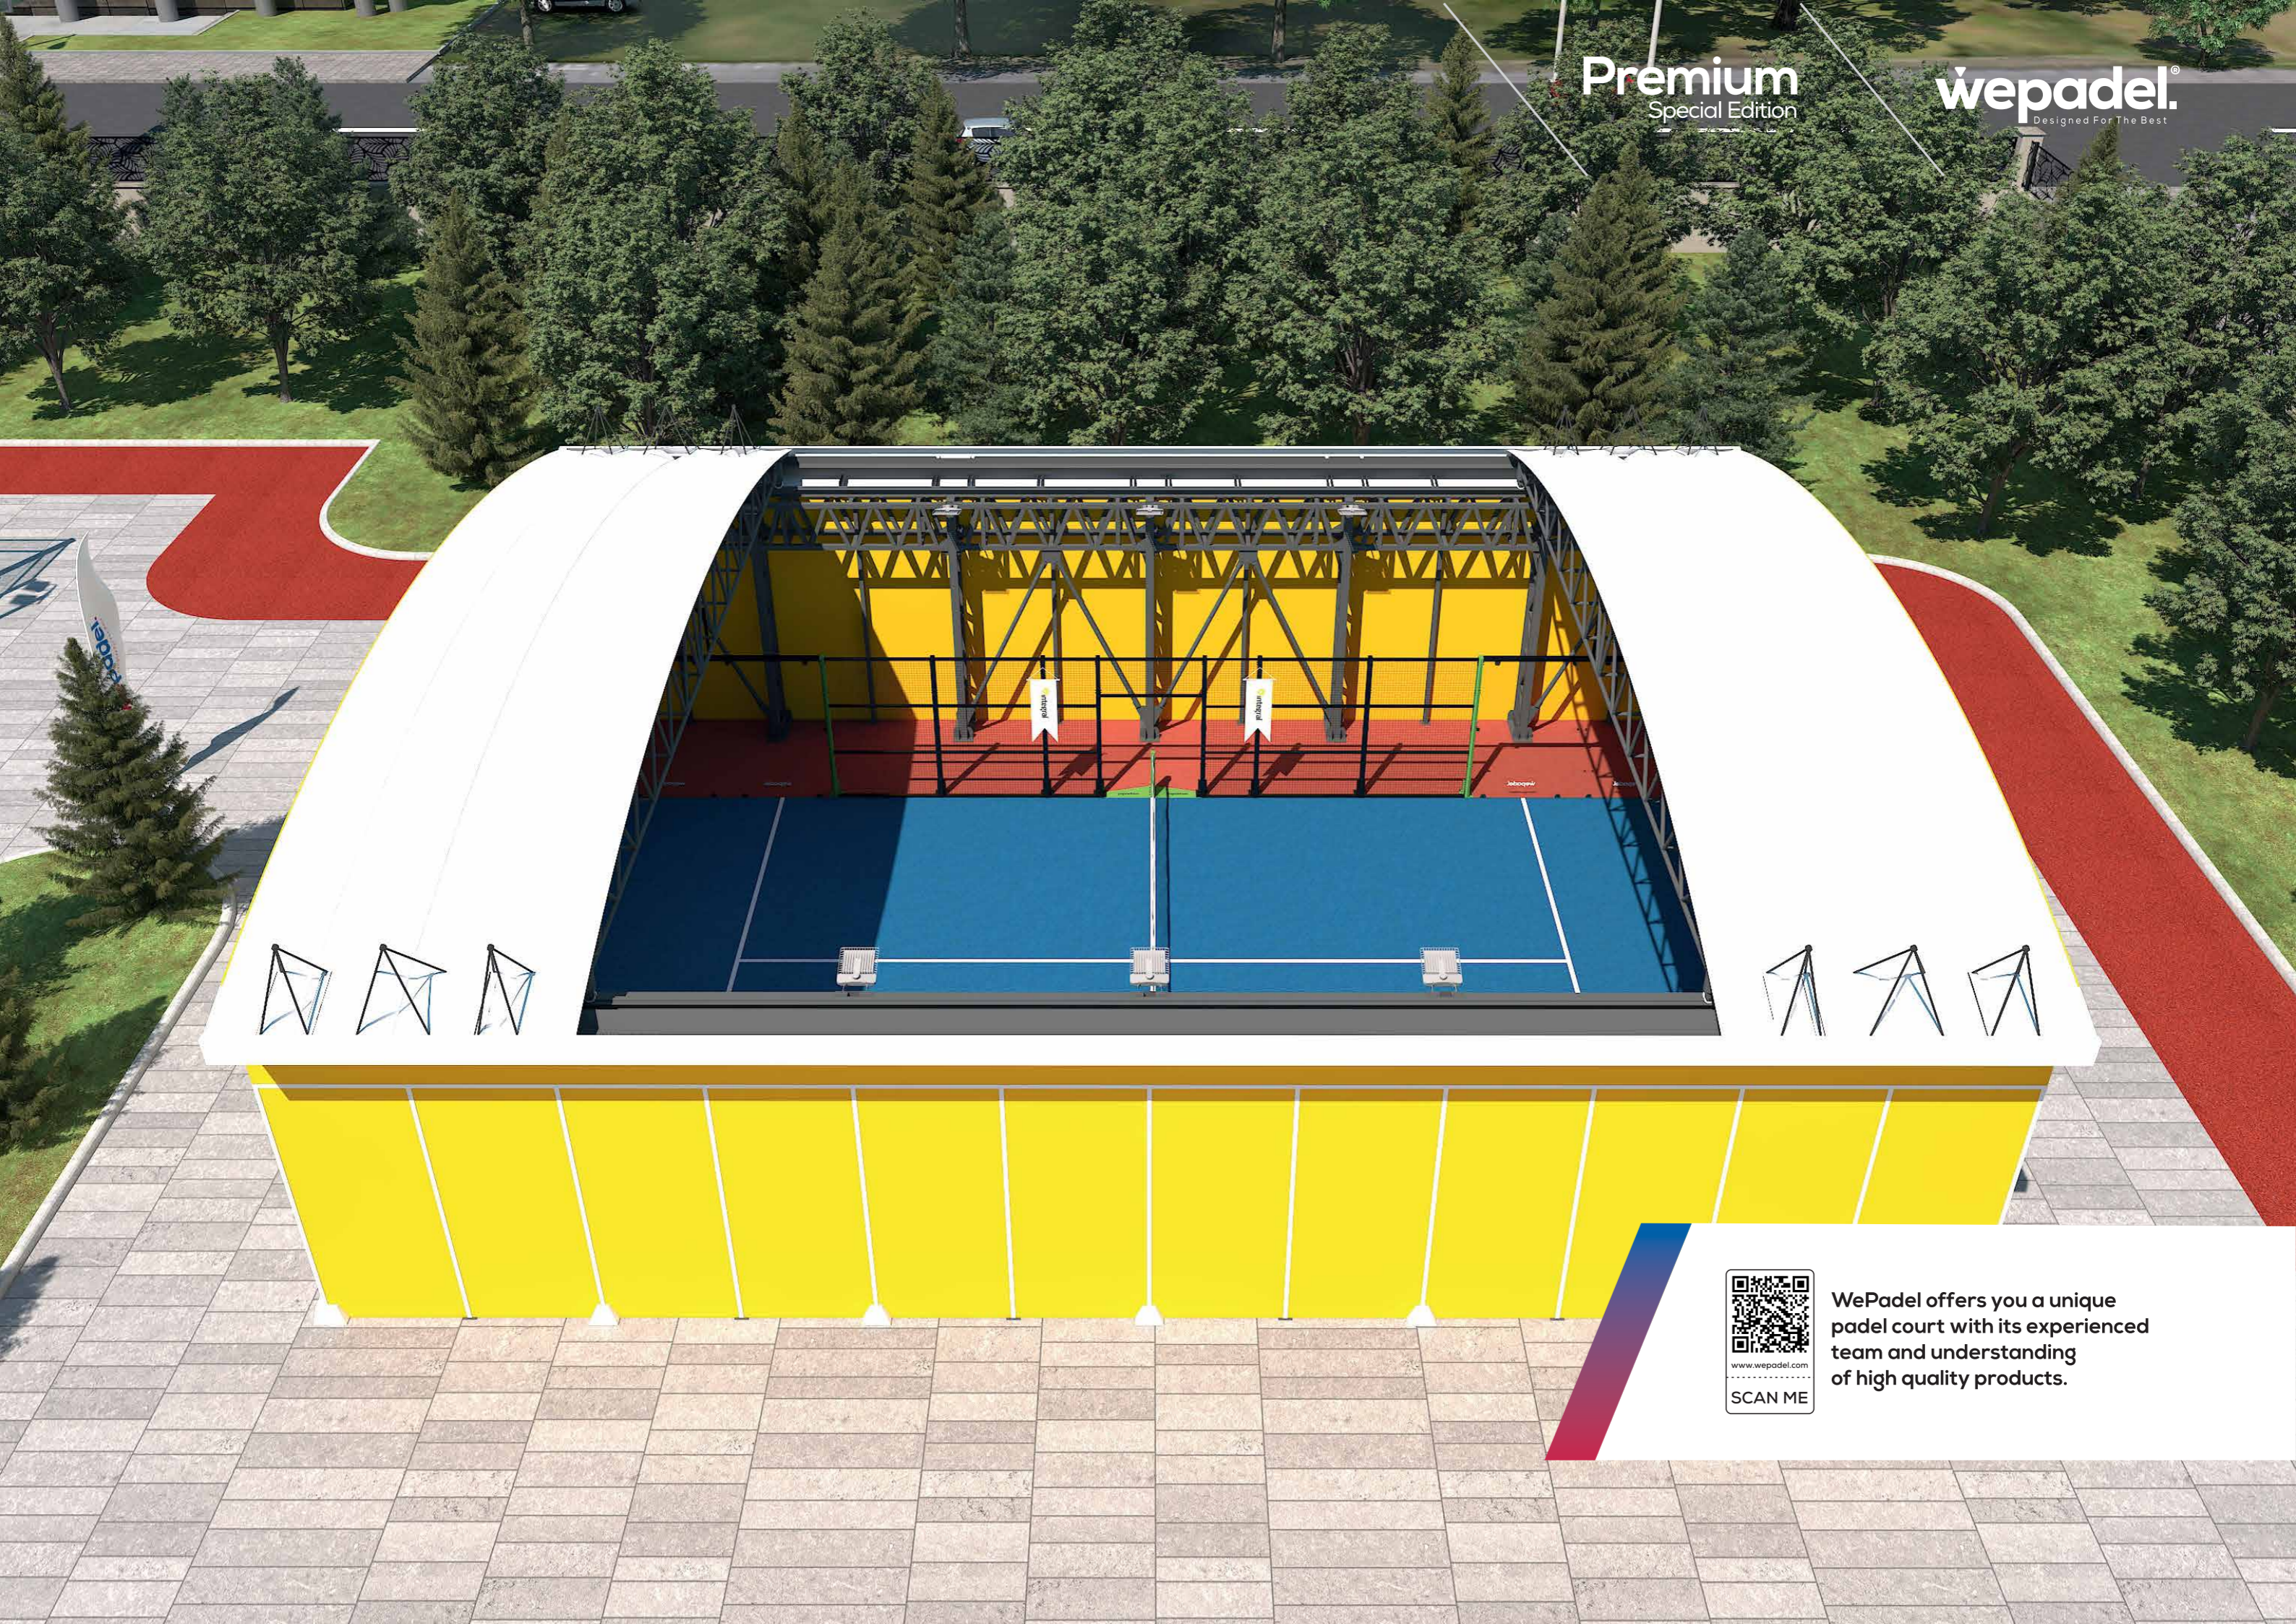

Premium
Special Edition

wepadel.
Designed For The Best

WePadel offers you a unique padel court with its experienced team and understanding of high quality products.